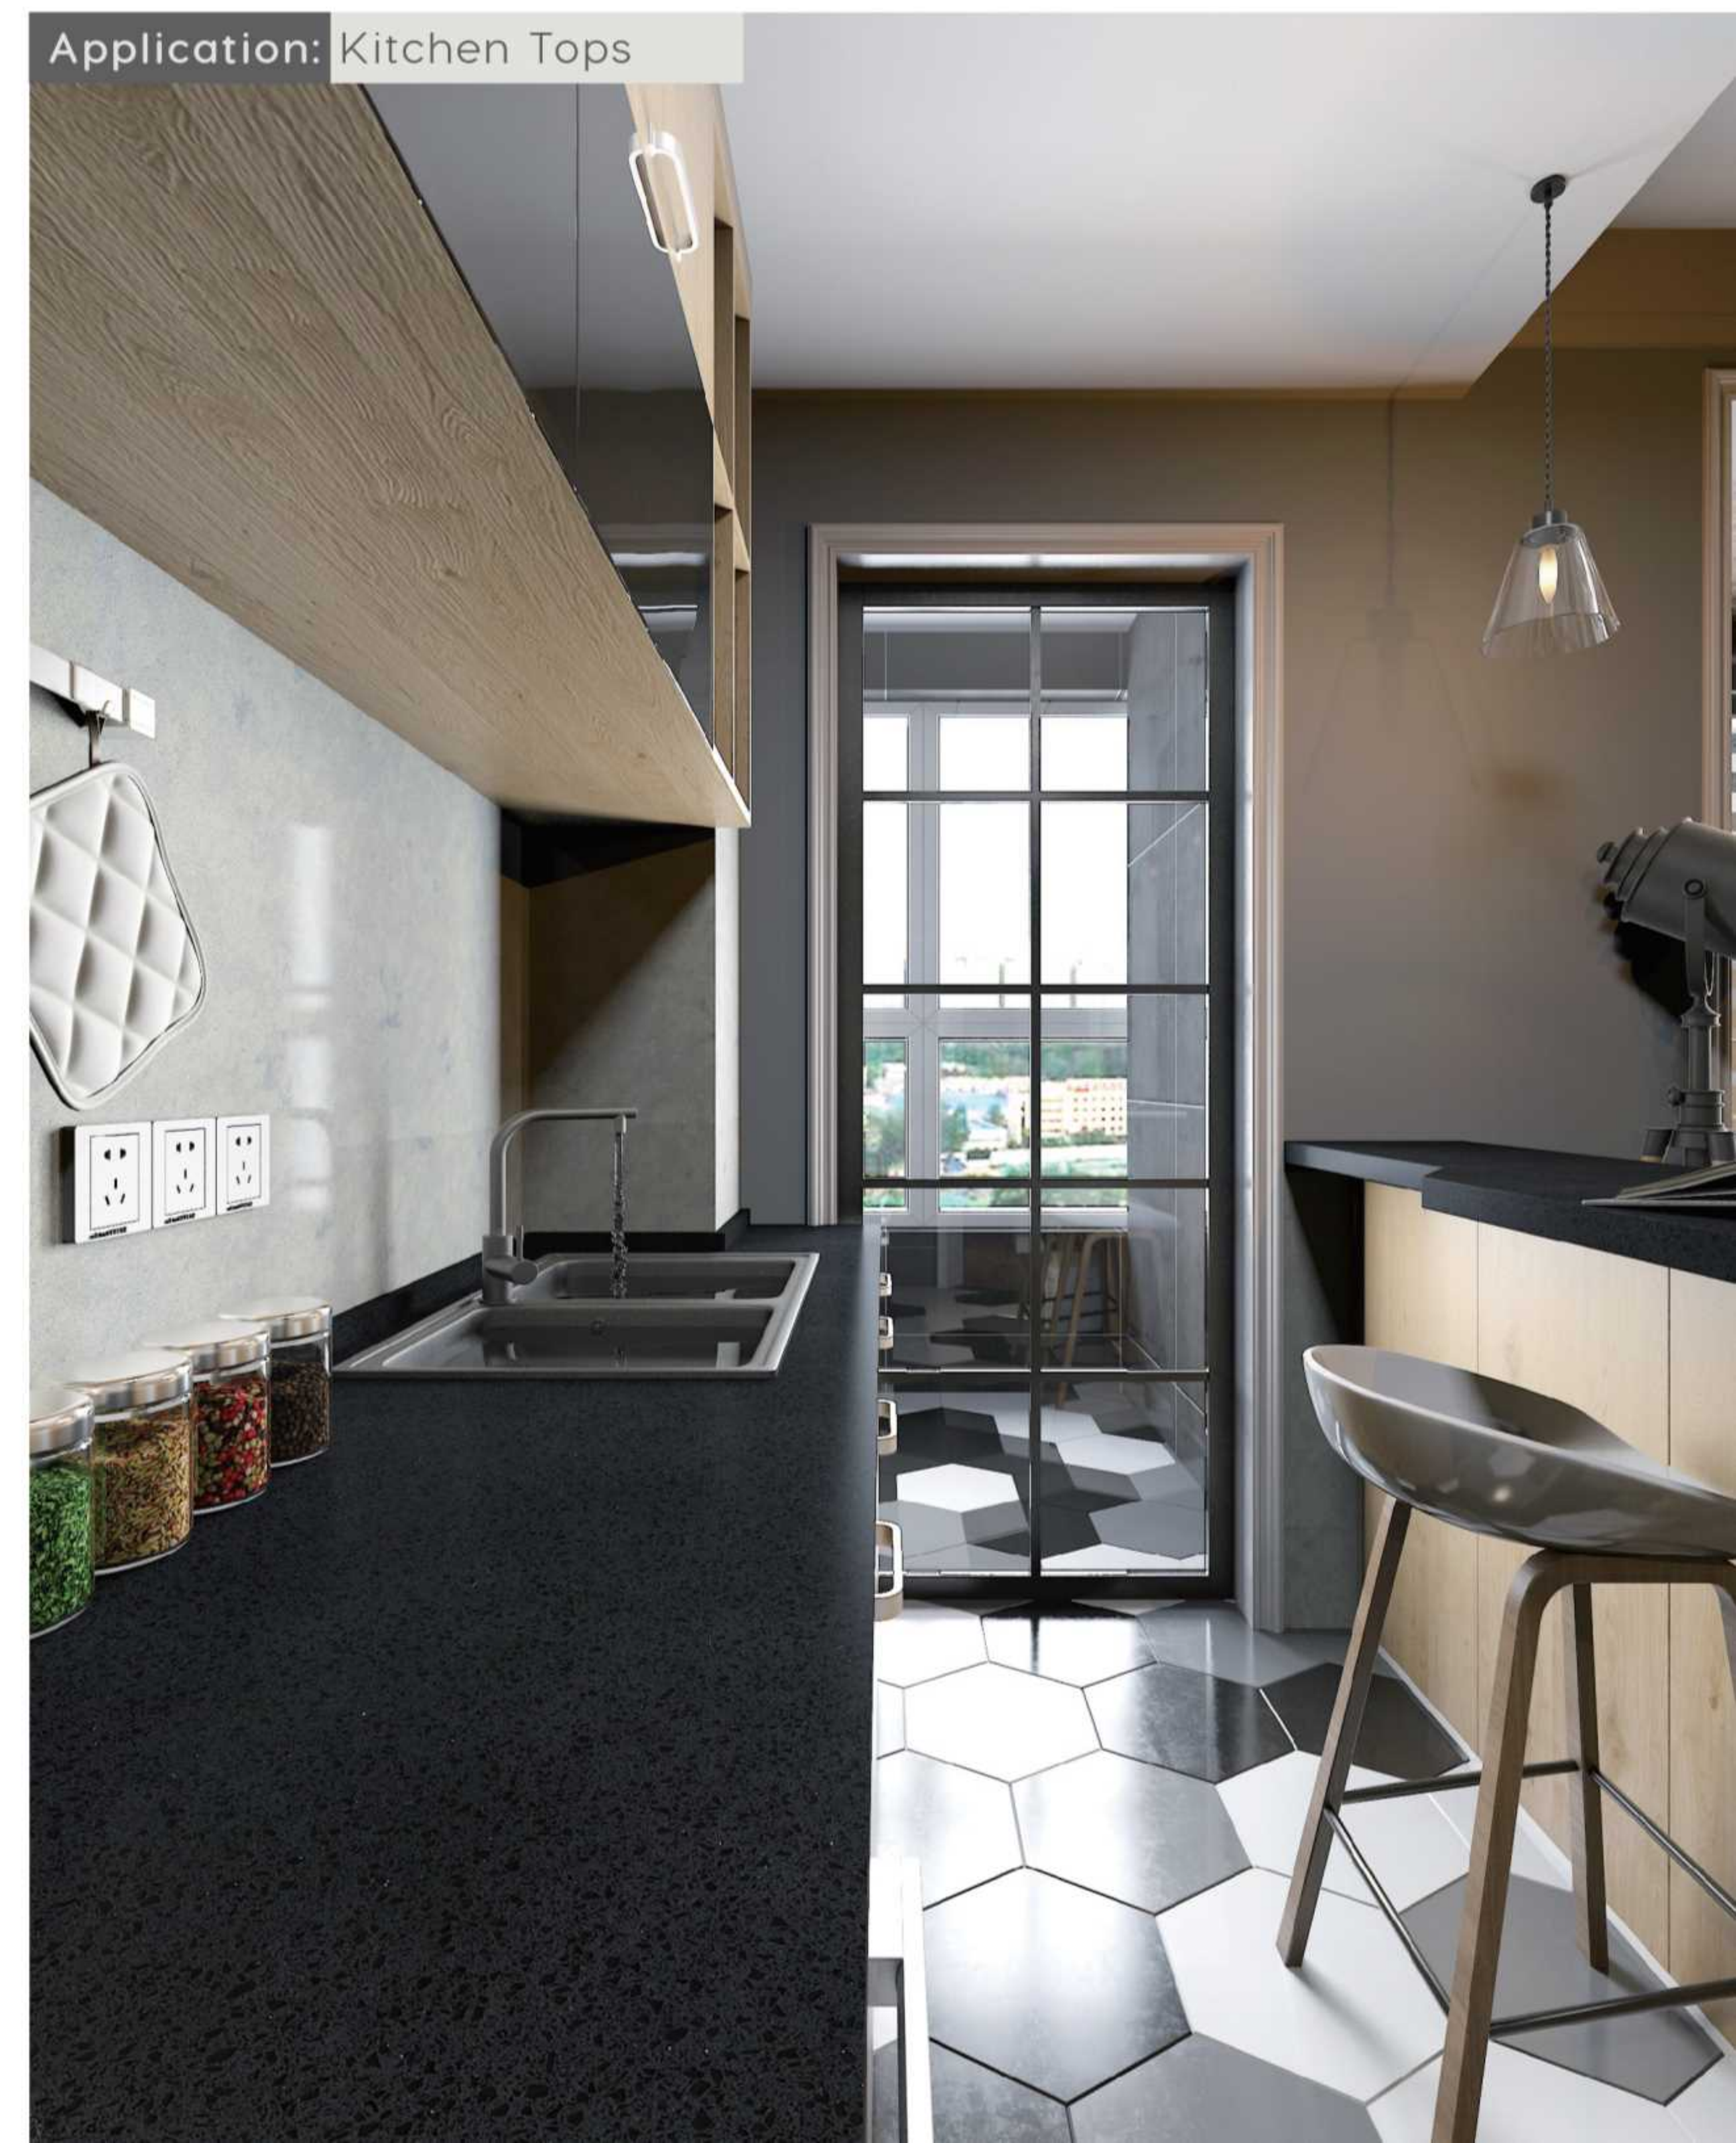

# P Series

Application: Kitchen Tops, Island Tops

**P8201**  
Marine Blue

**P9301**  
Concrete Black

Application: Kitchen Tops

P Series