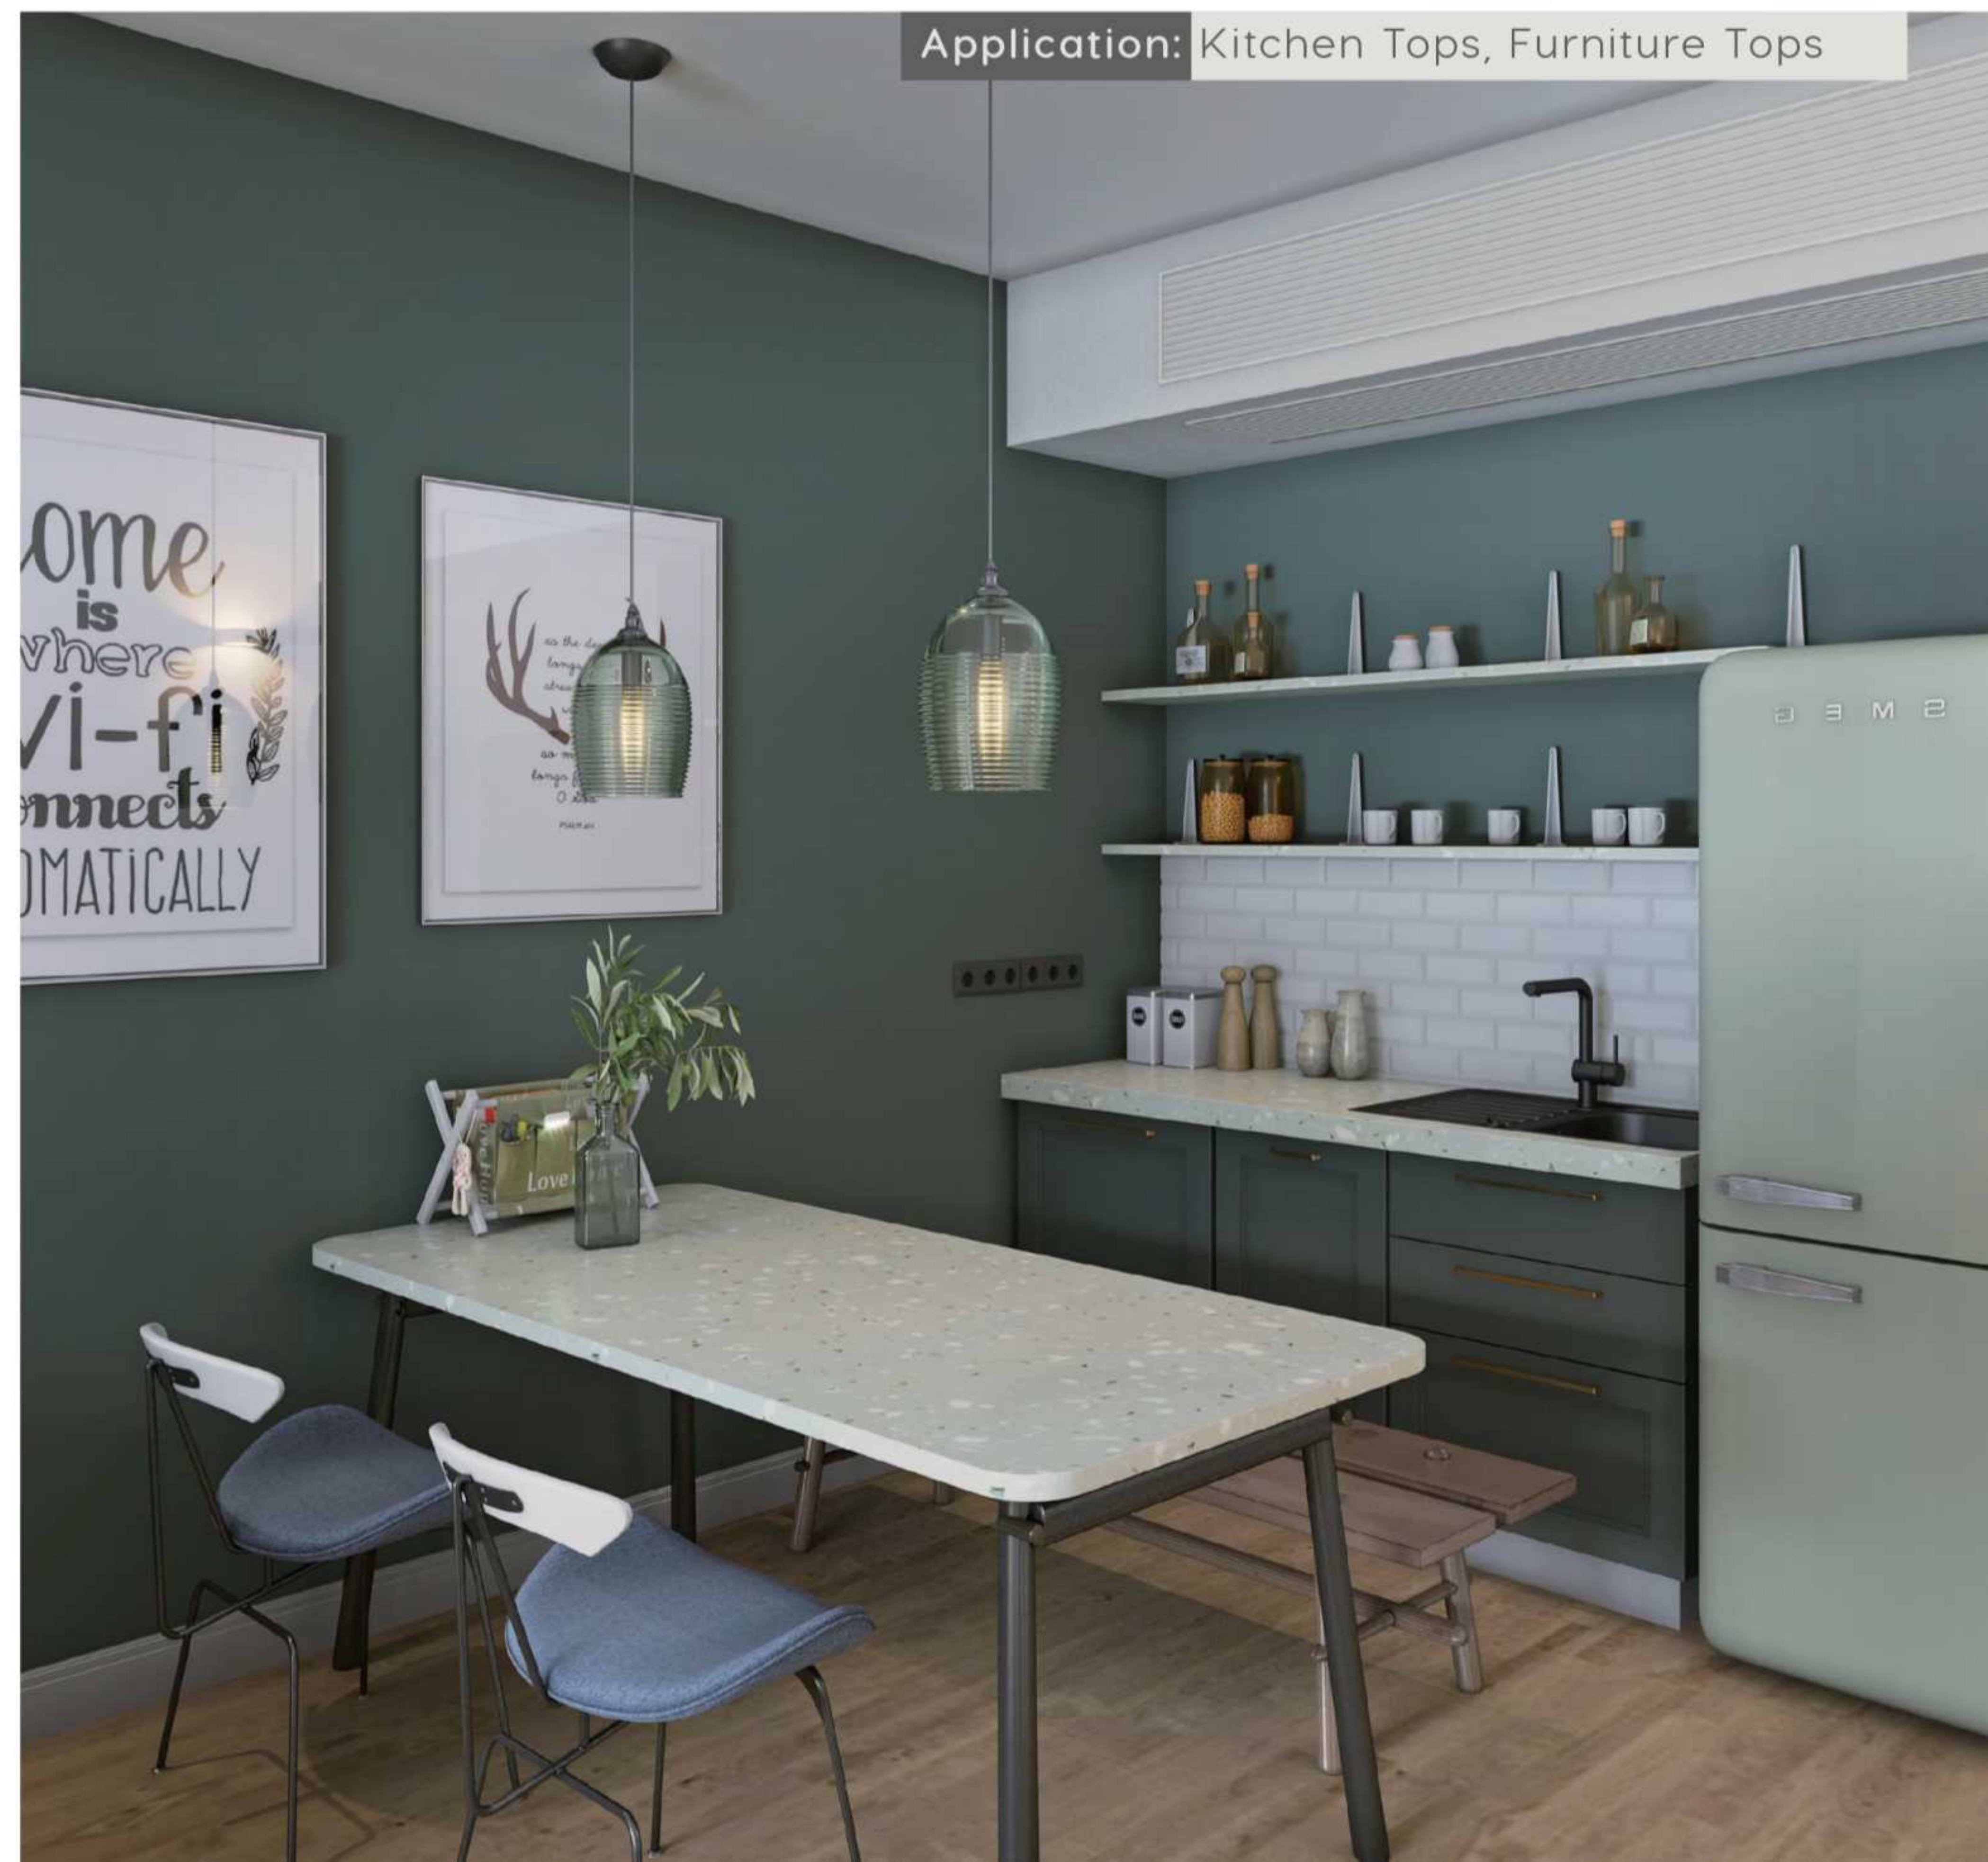

V5085
Fresh Grey

Application: Kitchen Tops, Furniture Tops