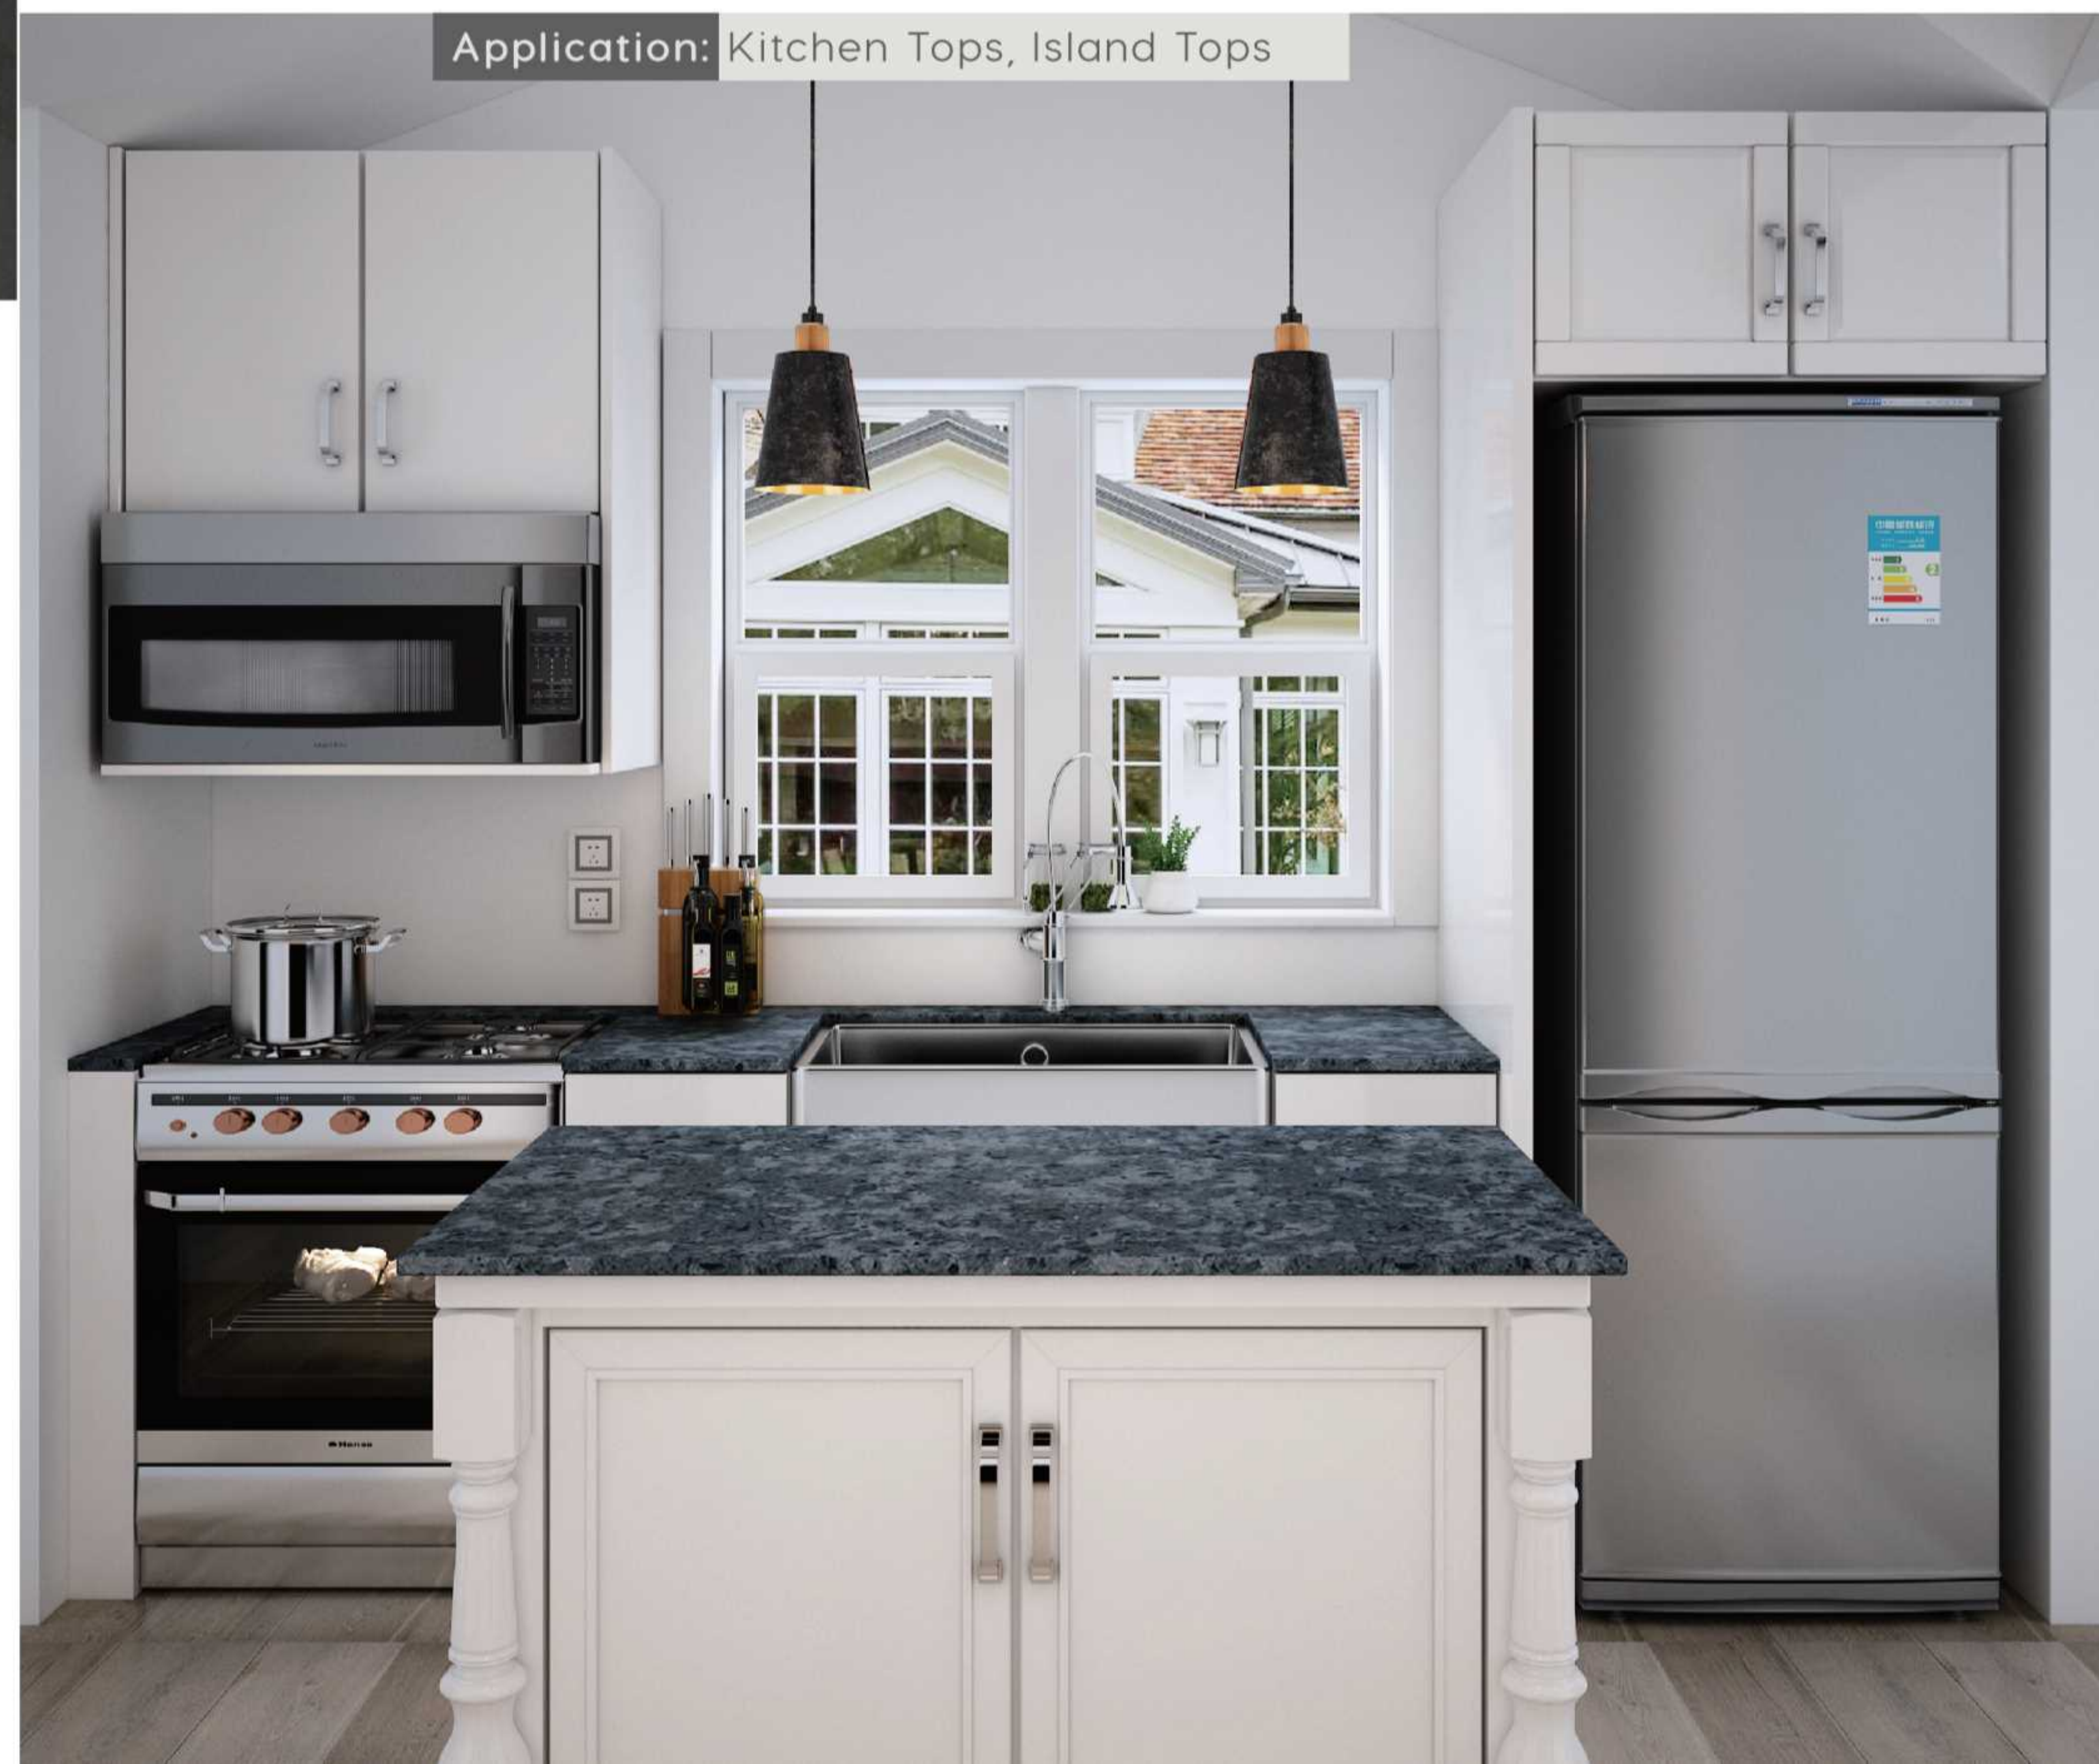

Application: Kitchen Tops, Island Tops

P9301
Concrete Black

P Series