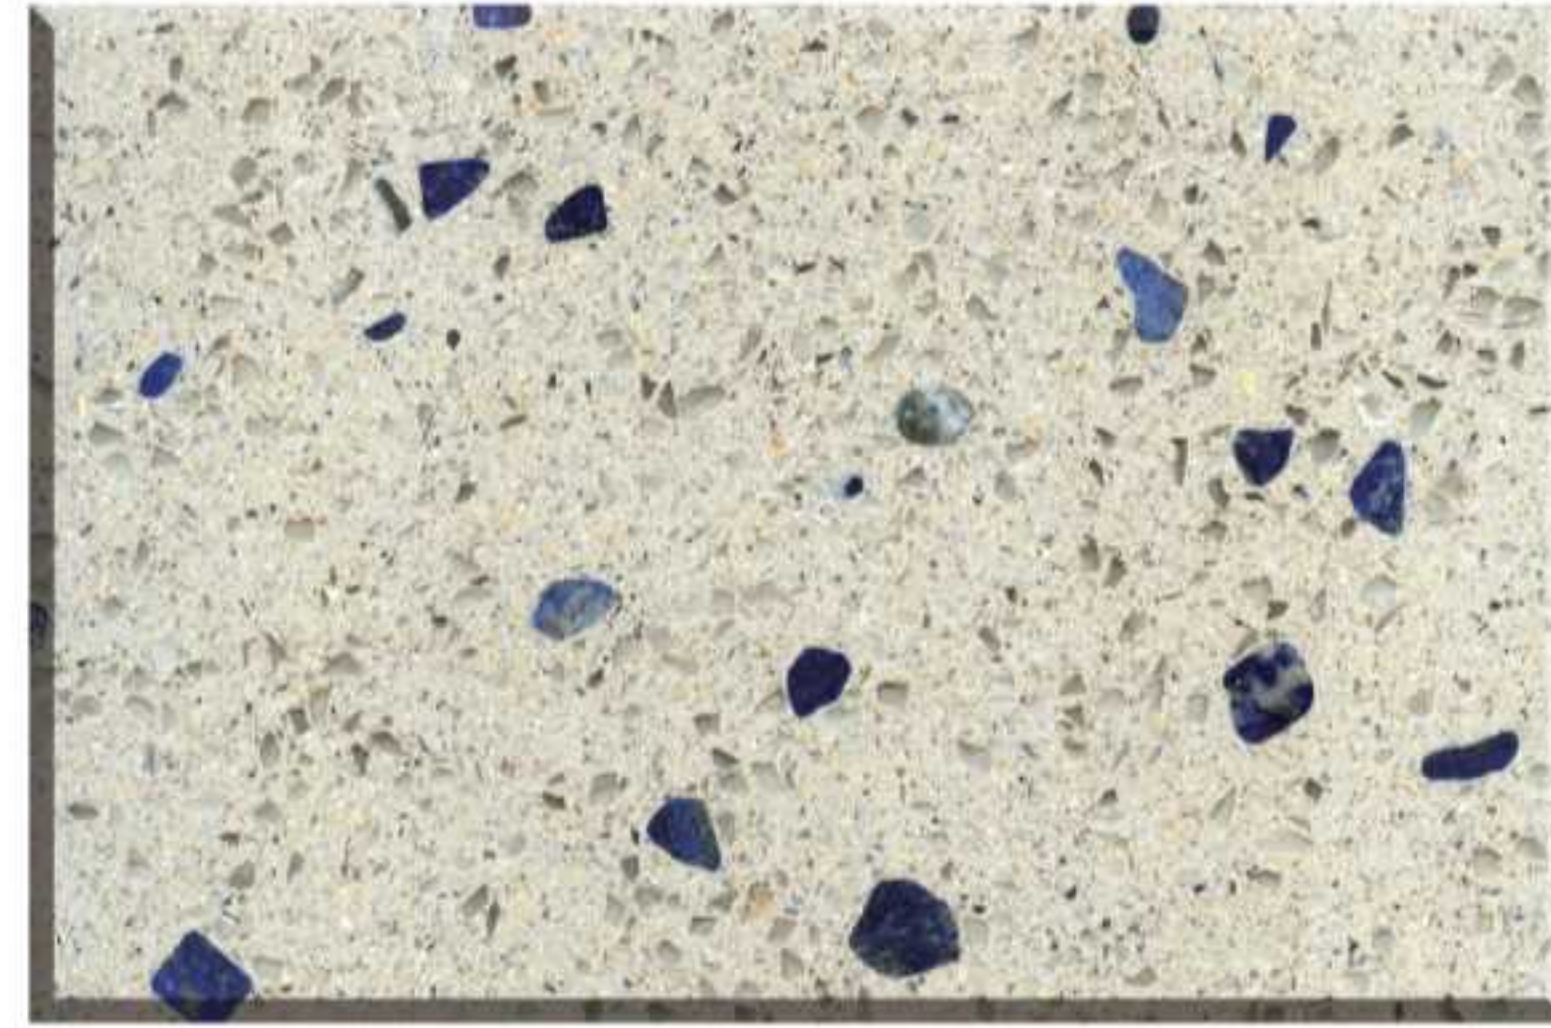

G1212 Sapphire